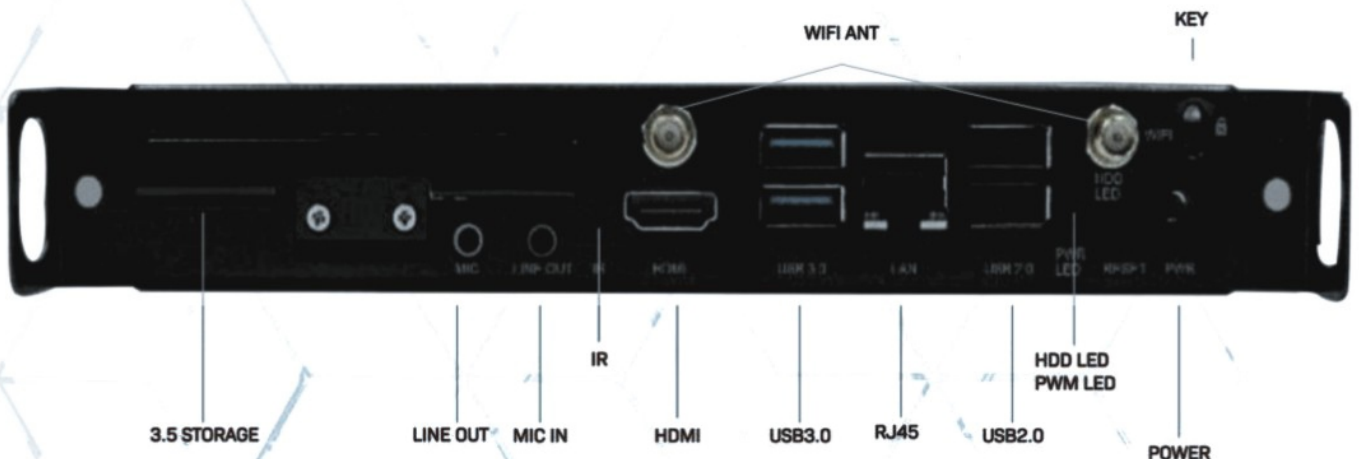

For all enquiries please mail us at : info@promark.co.in