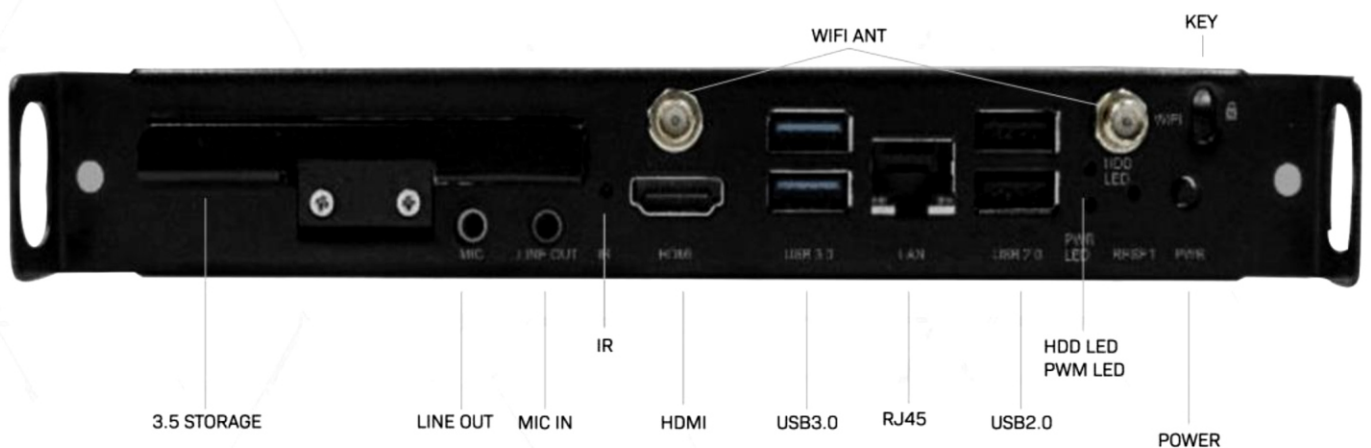

**NEXT GENERATION
HIGH SPEED COMPUTING**

PRO-822

ON-BOARD COMPUTER

4K OPS PC

PRODUCT SPECIFICATION

MODEL

PRO-822

CPU	I7-7500U / 7TH GENERATION
GHZ	4M CACHE, UP TO 3.50 GHZ
RAM	4G *2 DDR4
GRAPHICS	INTEL® HD GRAPHICS 620
HD DRIVE	256G SSD
TPM	2.0
HDMI	1; HDMI 1.4 4K@24HZ
AUDIO	REALTEKALC662 HD AUDIO IC
MIC	3.5MM*1
LINE OUT	3.5MM*1
USB 2.0	2
USB 3.0	2
1000 MBIT/ RJ45	1
JAE 80-PIN CONNECTION	YES
OPS INTERFACE	TX24A SUPPORT 4K@60HZ
TEMPERATURE	OPERATING-5°C ~45°C / STORAGE -20°C~70°C
RELATIVE HUMIDITY	10%~95% (NON-CONDENSING)
POWERINPUT	12-19VDC IN
OS	PRE-INSTALL WIN 10 PRO ENGLISH
DIMENSION	L*W*H: 120*180*30 MM